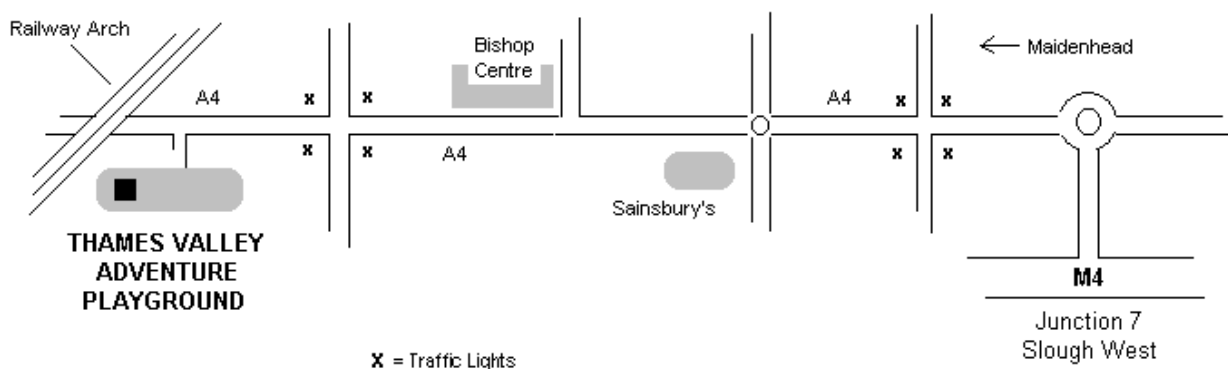

Thames Valley Adventure Playground, Bath Road, Taplow, SL6 0PR

via Sat Nav - use **SL6 0EF** as the postcode.

via the M4

- M4 to Junction 7 (Slough West).
- At roundabout turn left onto the A4 to Maidenhead.
- Stay on A4 for approx. 1.5 miles. Do not be diverted by signs saying Taplow - we are actually on the A4.
- Playground is on left hand side just before the railway arch.

If you go under the railway arch you will have gone too far.

via M40

- Exit at High Wycombe and at the roundabout take the A404M towards Maidenhead and the M4.
- Continue along A404M and pick up the A4 to Maidenhead.
- Follow A4 straight through Maidenhead towards Slough.
- Going out of Maidenhead eastwards you cross the river. Just under a mile from the bridge, the Playground is immediately on the right-hand side after you go under the railway arch.